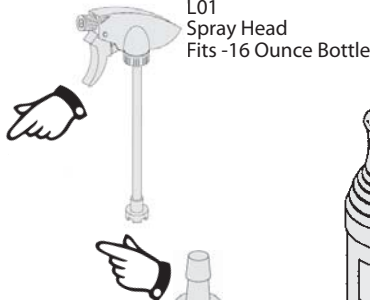

Extends 7"

L04T Mineral Oil  
4 Ounce Bottle  
w/Telescoping Nozzle

L16 Mineral Oil  
16 Ounce Bottle

L02 Dropper Top  
Fits -16 Ounce Bottle

L01 Spray Head  
Fits -16 Ounce Bottle

L32 Mineral Oil  
32 Ounce Bottle