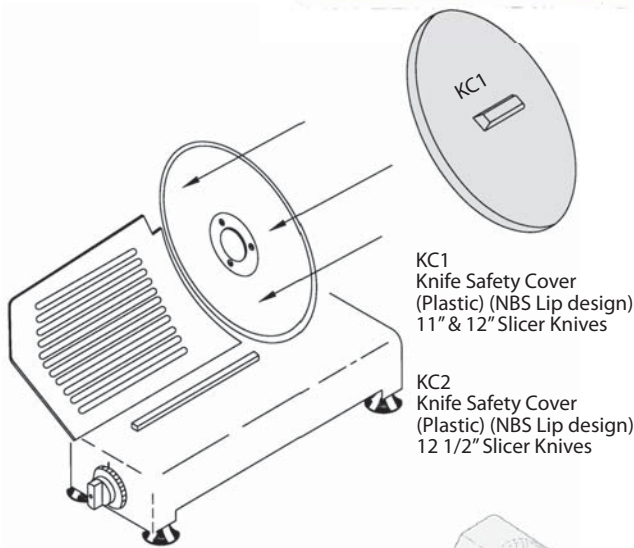

**NEW**

Sticker Warning Replacement Warning Sticker for Tenderizer Safety Covers, Universal, Can be used for other applications

**CAUTION**  
KEEP HANDS CLEAR OF MOVING PARTS AT FEED AND DISCHARGE AREA. DISCONNECT POWER BEFORE CLEANING OR SERVICING.

**NEW**

Sticker Caution Replacement Caution Sticker for Tenderizer Safety Covers, Universal, Can be used for other applications

Safety Glove Universal Ambidextrous glove that fits either Left or Right Hands. Great for protection against serious cuts.