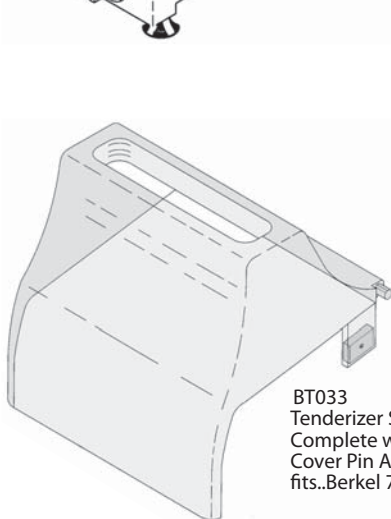

KC1 Knife Safety Cover (Plastic) (NBS Lip design) 11" & 12" Slicer Knives

KC2 Knife Safety Cover (Plastic) (NBS Lip design) 12 1/2" Slicer Knives

Hobart Saws

H242 Pusher Plate (Fits 5700, 5701, 5801, 6614, 6801)

Butcher Boy Saws

BB022 Short Cut Plate fits...B12, B14, B16, 1435, 1640, Cobra 14 & 16

Biro Saws

B217 Pusher Plate fits...11, 22, 33, 34, 44, 55, 1433, 1433fh, 3334, 3334fh, 4436

BT033 Tenderizer Safety Cover Complete with magnet and Cover Pin Assy fits...Berkel 703, 704, 705