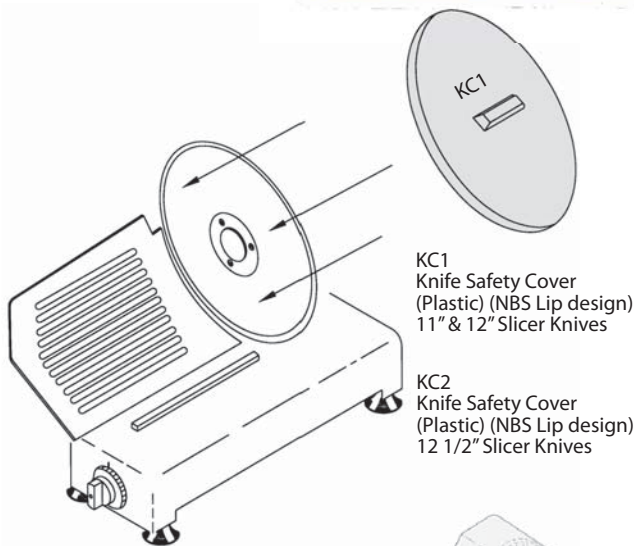

**NEW**

Sticker Warning Replacement Warning Sticker for Tenderizer Safety Covers, Universal, Can be used for other applications

**CAUTION**

KEEP HANDS CLEAR OF MOVING PARTS AT FEED AND DISCHARGE AREA. DISCONNECT POWER BEFORE CLEANING OR SERVICING.

**NEW**

Sticker Caution Replacement Caution Sticker for Tenderizer Safety Covers, Universal, Can be used for other applications

Safety Glove Universal Ambidextrous glove that fits either Left or Right Hands. Great for protection against serious cuts.