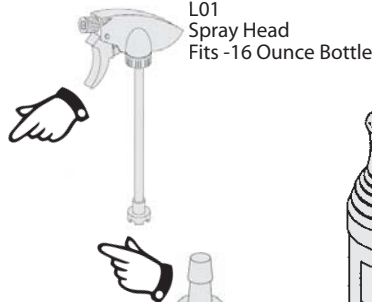

Extends 7"

L04T Mineral Oil  
4 Ounce Bottle  
w/Telescoping Nozzle

L16 Mineral Oil  
16 Ounce Bottle

L02 Dropper Top  
Fits -16 Ounce Bottle

L01 Spray Head  
Fits -16 Ounce Bottle

L32 Mineral Oil  
32 Ounce Bottle